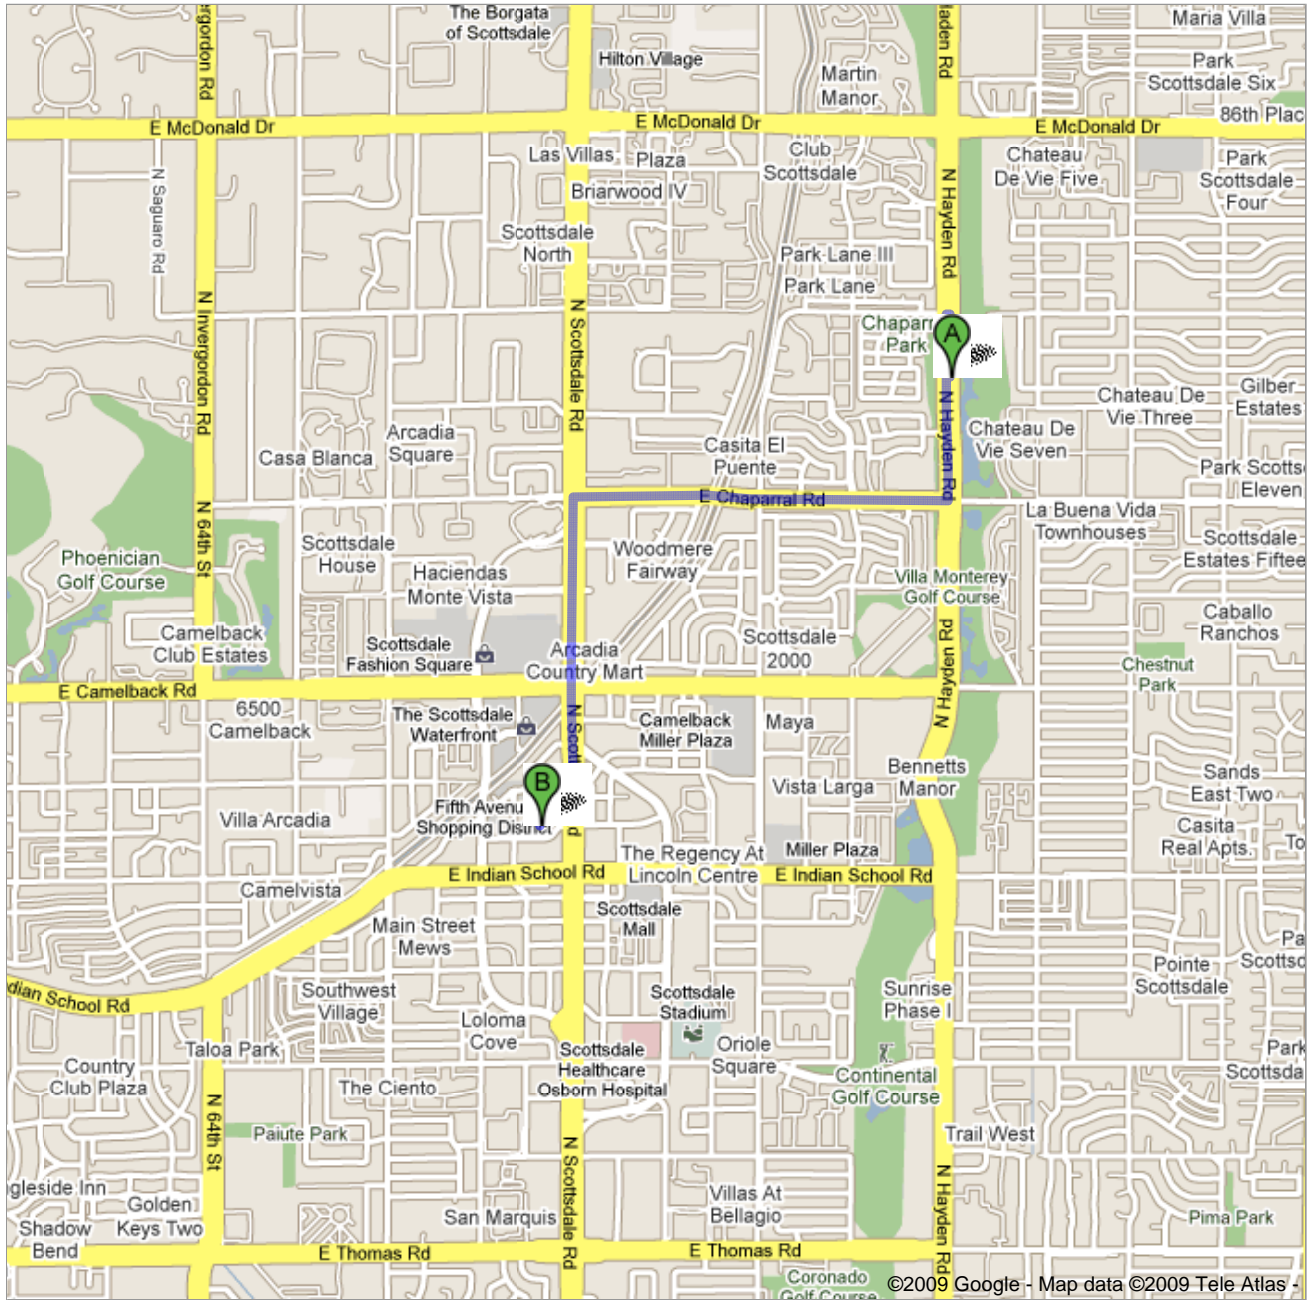

Directions to Dos Gringos Scottsdale
2.6 mi – about 7 mins

Save trees. Go green!
Download Google Maps on your phone at google.com/gmm

 5309 N Hayden Rd, Scottsdale, AZ 85250

-
- | | | |
|---|---|---------------------------|
|  | 1. Head north on N Hayden Rd toward E Jackrabbit Rd | go 0.2 mi
total 0.2 mi |
|  | 2. Make a U-turn at E Jackrabbit Rd
About 2 mins | go 0.5 mi
total 0.7 mi |
|  | 3. Turn right at E Chaparral Rd
About 2 mins | go 1.0 mi
total 1.7 mi |
|  | 4. Turn left at N Scottsdale Rd
About 2 mins | go 0.8 mi
total 2.5 mi |
|  | 5. Turn right at E 5th Ave | go 479 ft
total 2.5 mi |
|  | 6. Take the 1st left onto N Craftsman Ct
Destination will be on the left | go 0.1 mi
total 2.6 mi |

 Dos Gringos Scottsdale

These directions are for planning purposes only. You may find that construction projects, traffic, weather, or other events may cause conditions to differ from the map results, and you should plan your route accordingly. You must obey all signs or notices regarding your route.

Map data ©2009 , Tele Atlas